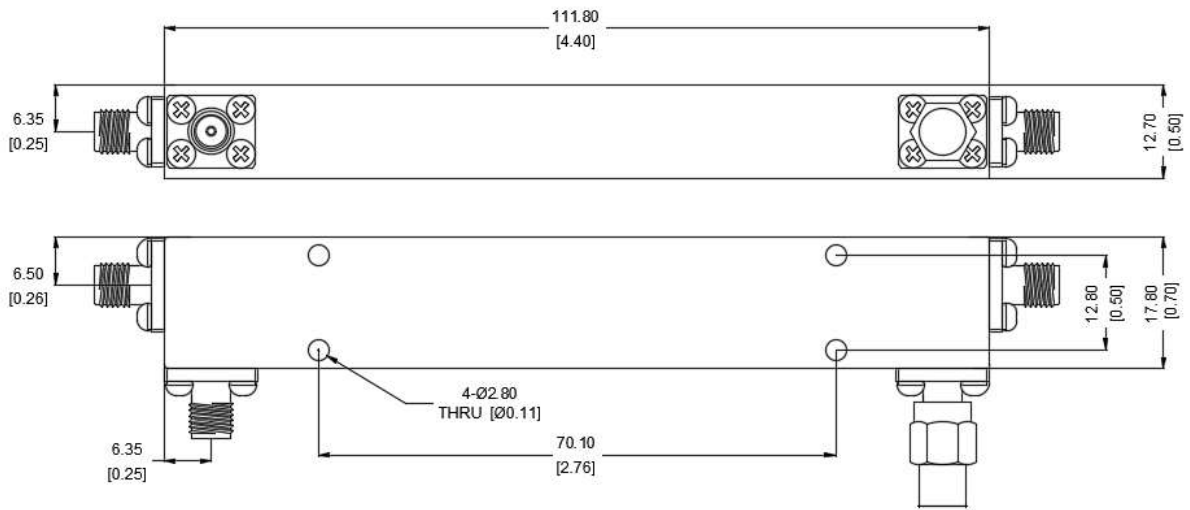

Outline Tolerances $\pm 0.5(0.02)$

Mounting Holes Tolerances $\pm 0.2(0.008)$

All Connectors: 2.4-Female