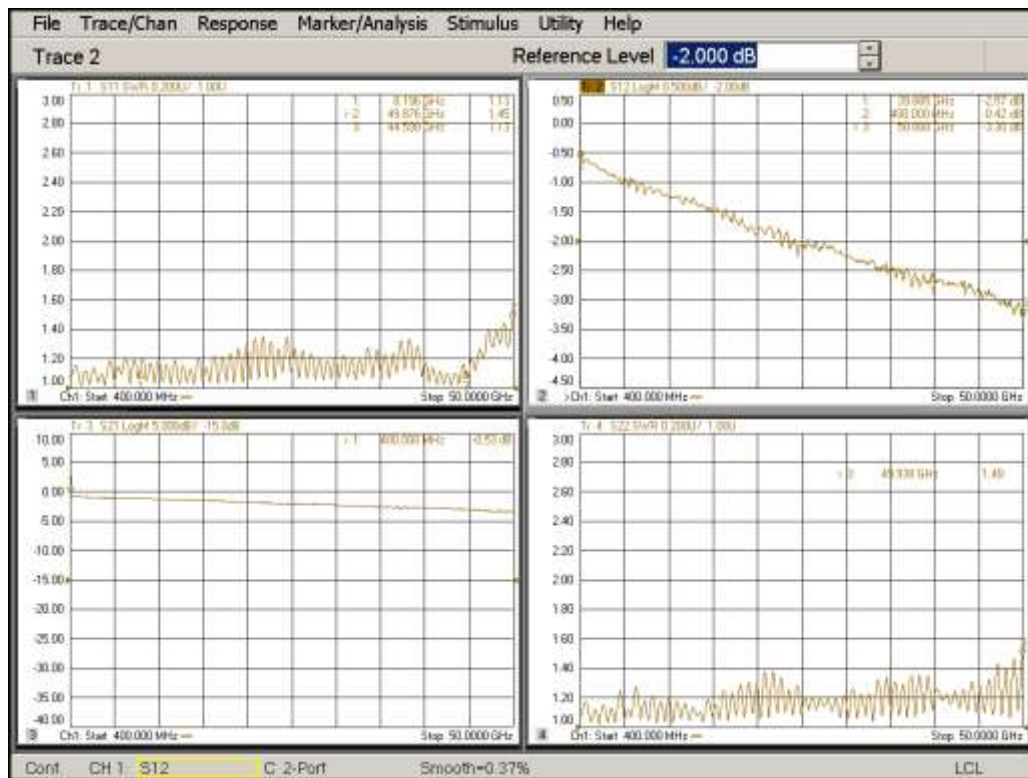

成都利德尔科技有限公司 ChengDu Leader Microwave Technology Co.,Ltd

电话: 028-65199117 传真: 028-65199116

<http://www.leadermicrowave.com> sales@leader-mw.com

TEL: +86-28-65199117 FAX: +86-28-65199116

Add: 中国 成都市成华区华翰路 89 号 610000

No.89,Huahan Road, chenghua Zone Chengdu, Sichuan China Zip Code:610000