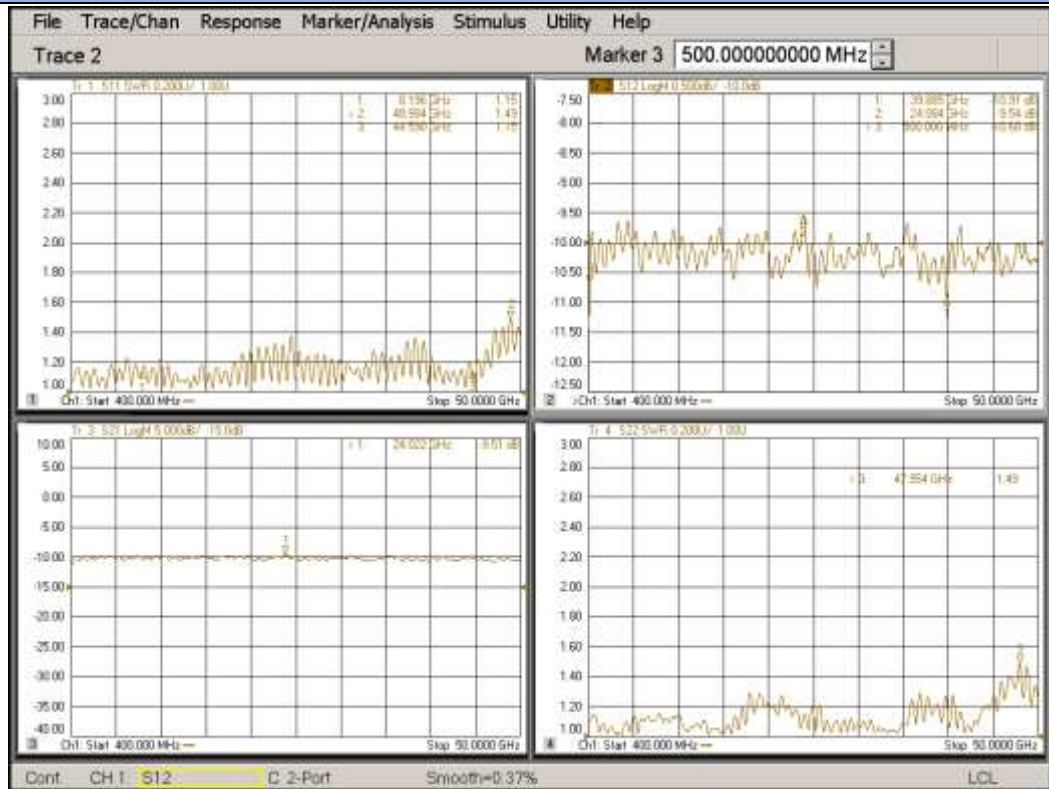

TEST DATA

成都利德尔科技有限公司 ChengDu Leader Microwave Technology Co.,Ltd

电话: 028-65199117 传真: 028-65199116

<http://www.leadermicrowave.com> sales@leader-mw.com

TEL: +86-28-65199117 FAX: +86-28-65199116

Add: 中国 成都市成华区华翰路 89 号 610000

No.89,Huahan Road, chenghua Zone Chengdu, Sichuan China Zip Code:610000